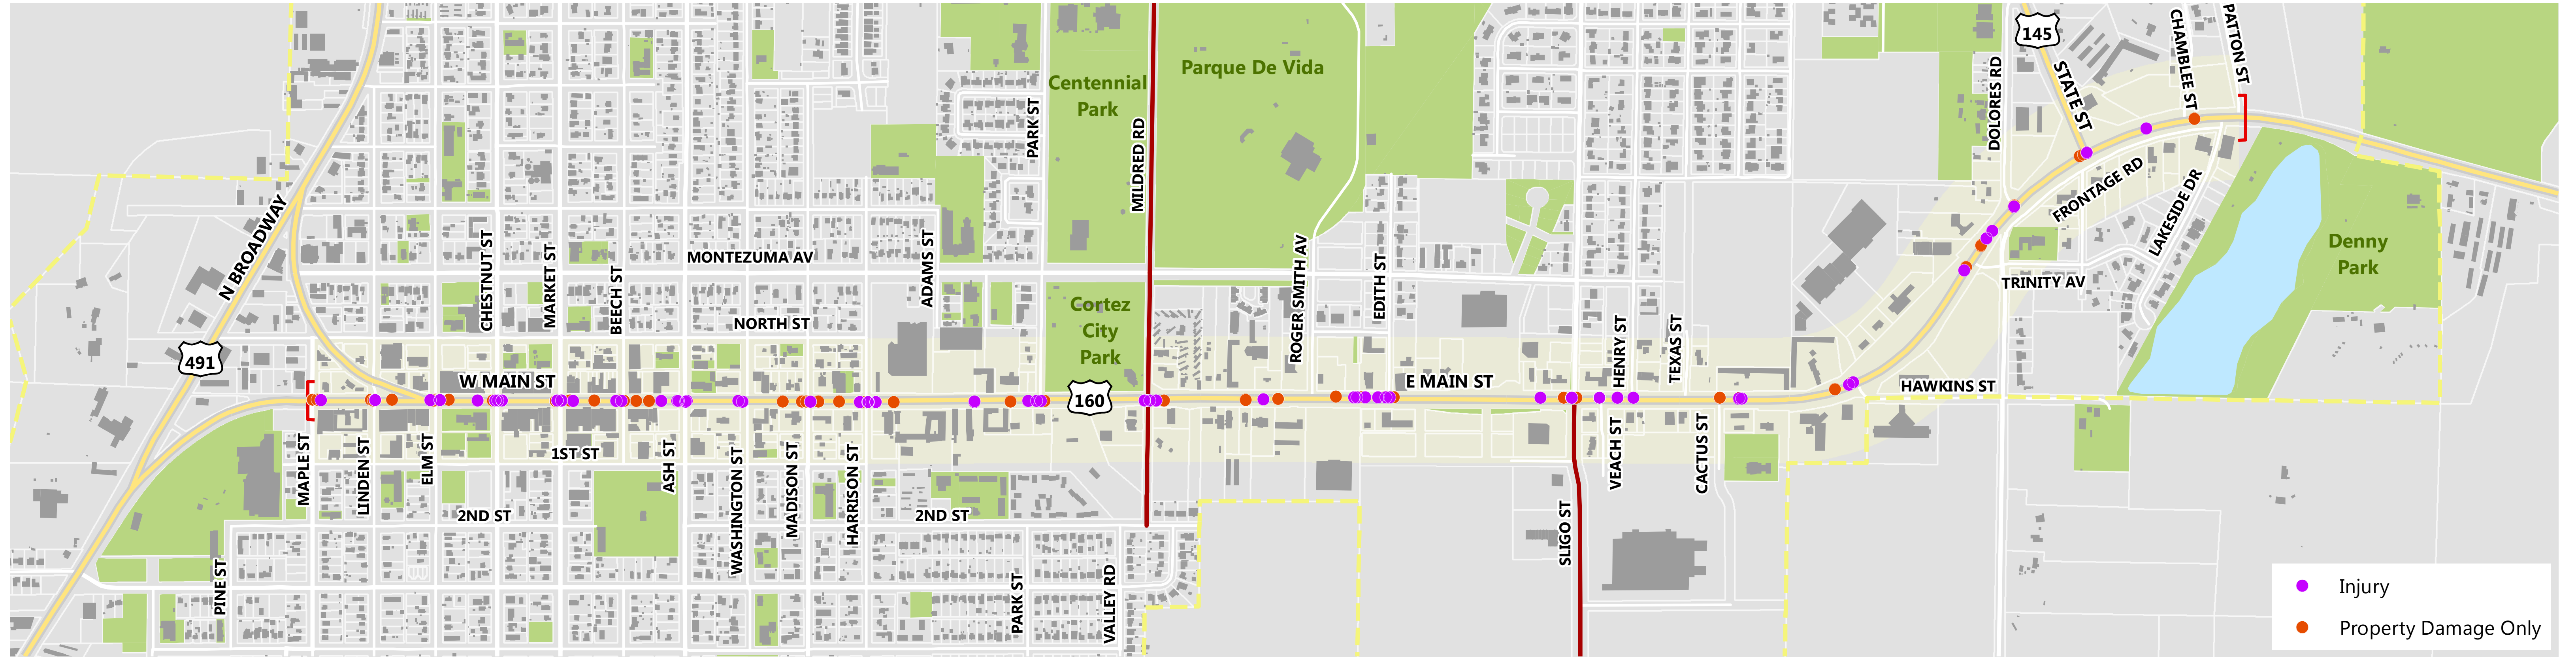

# ACCIDENT DENSITY

INTERSECTION & DRIVEWAY ACCESS CRASH LOCATIONS (2009 - 2013)

INTERSECTION & DRIVEWAY ACCESS CRASH DENSITY (2009 - 2013)

- Study Limits
- Area of Influence
- Cortez City Limits