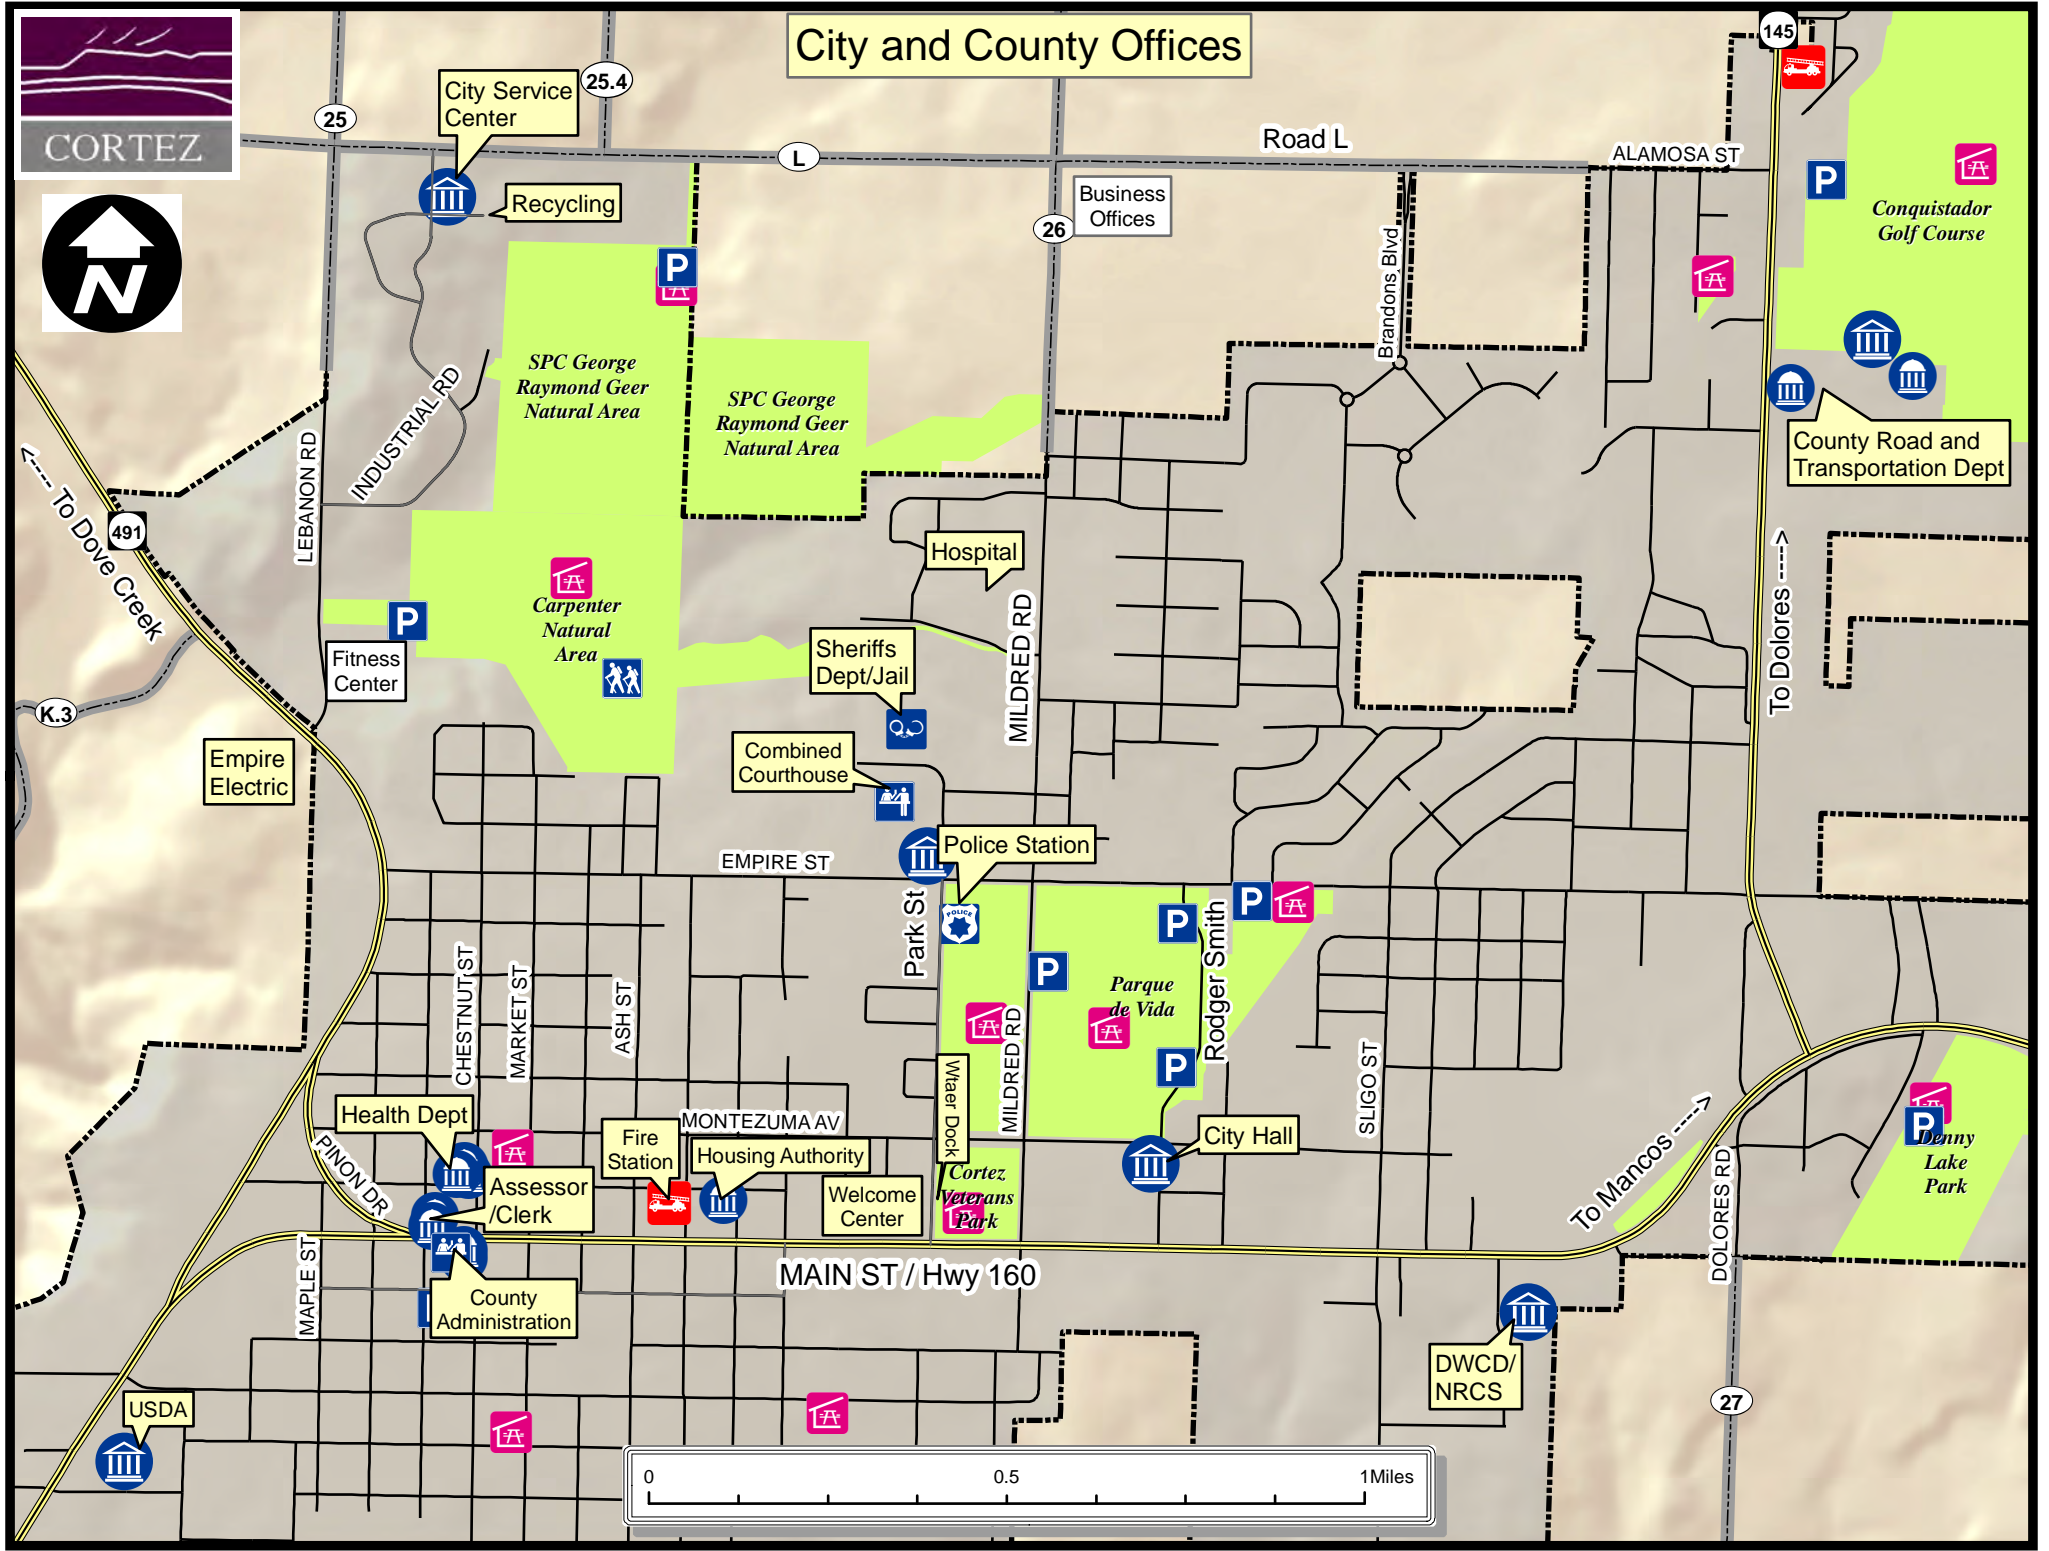

City and County Offices

City Service Center

Recycling

Business Offices

SPC George Raymond Geer Natural Area

SPC George Raymond Geer Natural Area

Carpenter Natural Area

Hospital

Sheriffs Dept/Jail

Combined Courthouse

Police Station

Health Dept

Assessor/Clerk

County Administration

Fire Station

Housing Authority

Welcome Center

MAIN ST / Hwy 160

Cortez Veterans Park

Parque de Vida

City Hall

DWCD/NRCS

Conquistador Golf Course

County Road and Transportation Dept

Denny Lake Park